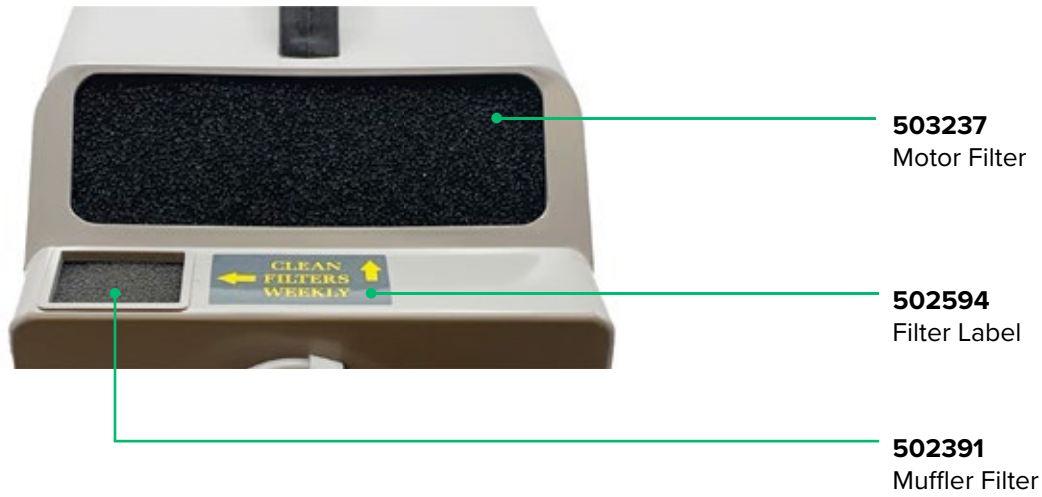

PM63 Front View

PM63 Rear View

PM63 External Side View

502398
Handle

502540
Canister
Bracket

1070
Housing
Screws (8)

PM63 Internal Top View

Item Not Shown

1792 - Spring Cable Wrap

PM63 Internal Left View

PM63 Internal Right View

PM63 Intermittent Vacuum Regulator