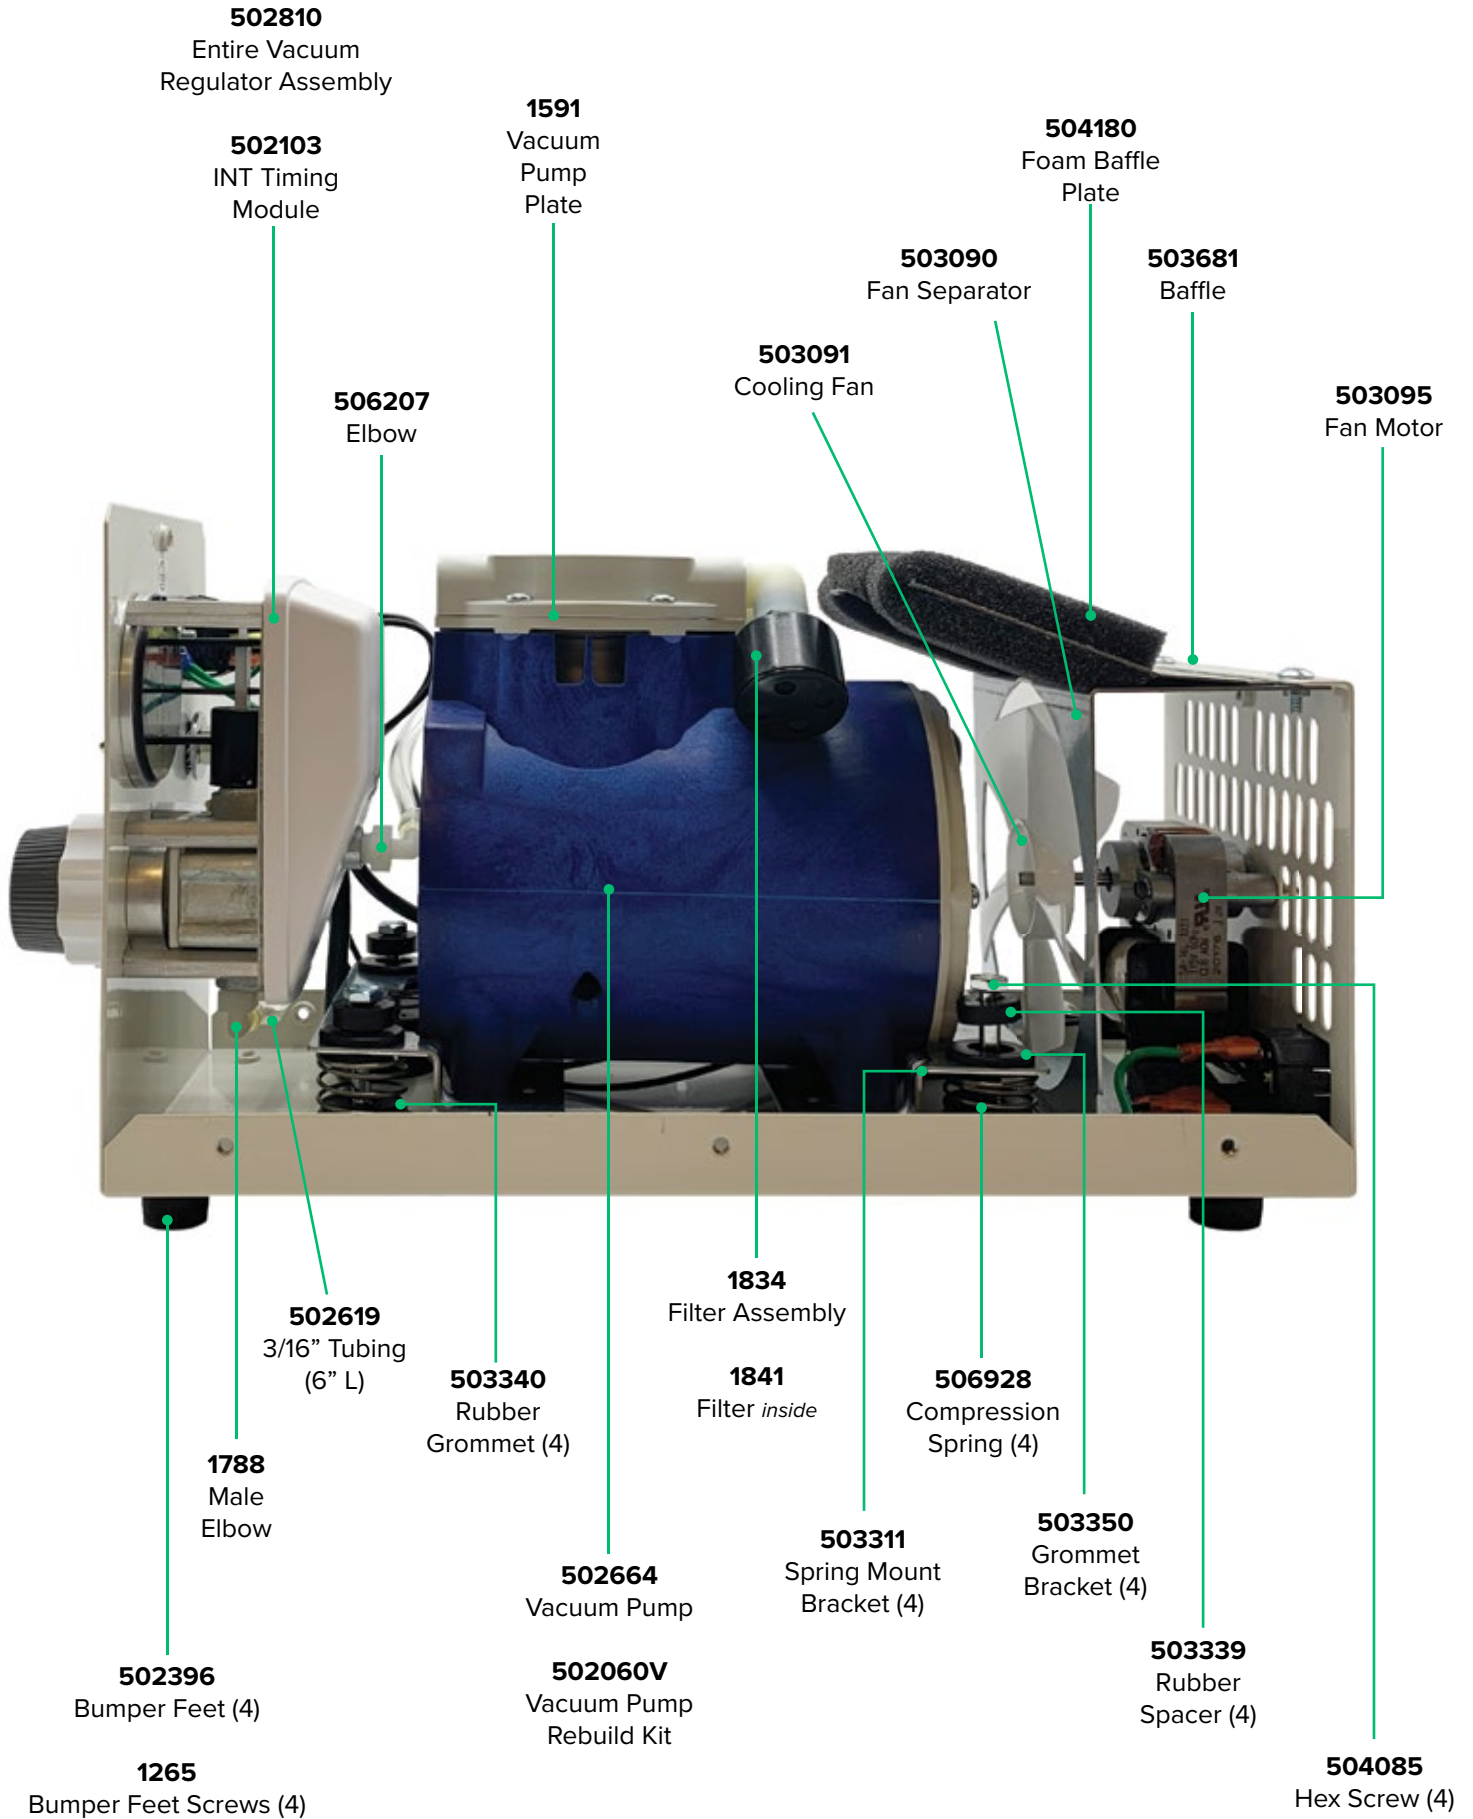

PM63 Front View

PM63 Rear View

PM63 External Side View

502398
Handle

502540
Canister
Bracket

1070
Housing
Screws (8)

PM63 Internal Top View

Item Not Shown

1792 - Spring Cable Wrap

PM63 Internal Left View

PM63 Internal Right View

PM63 Intermittent Vacuum Regulator