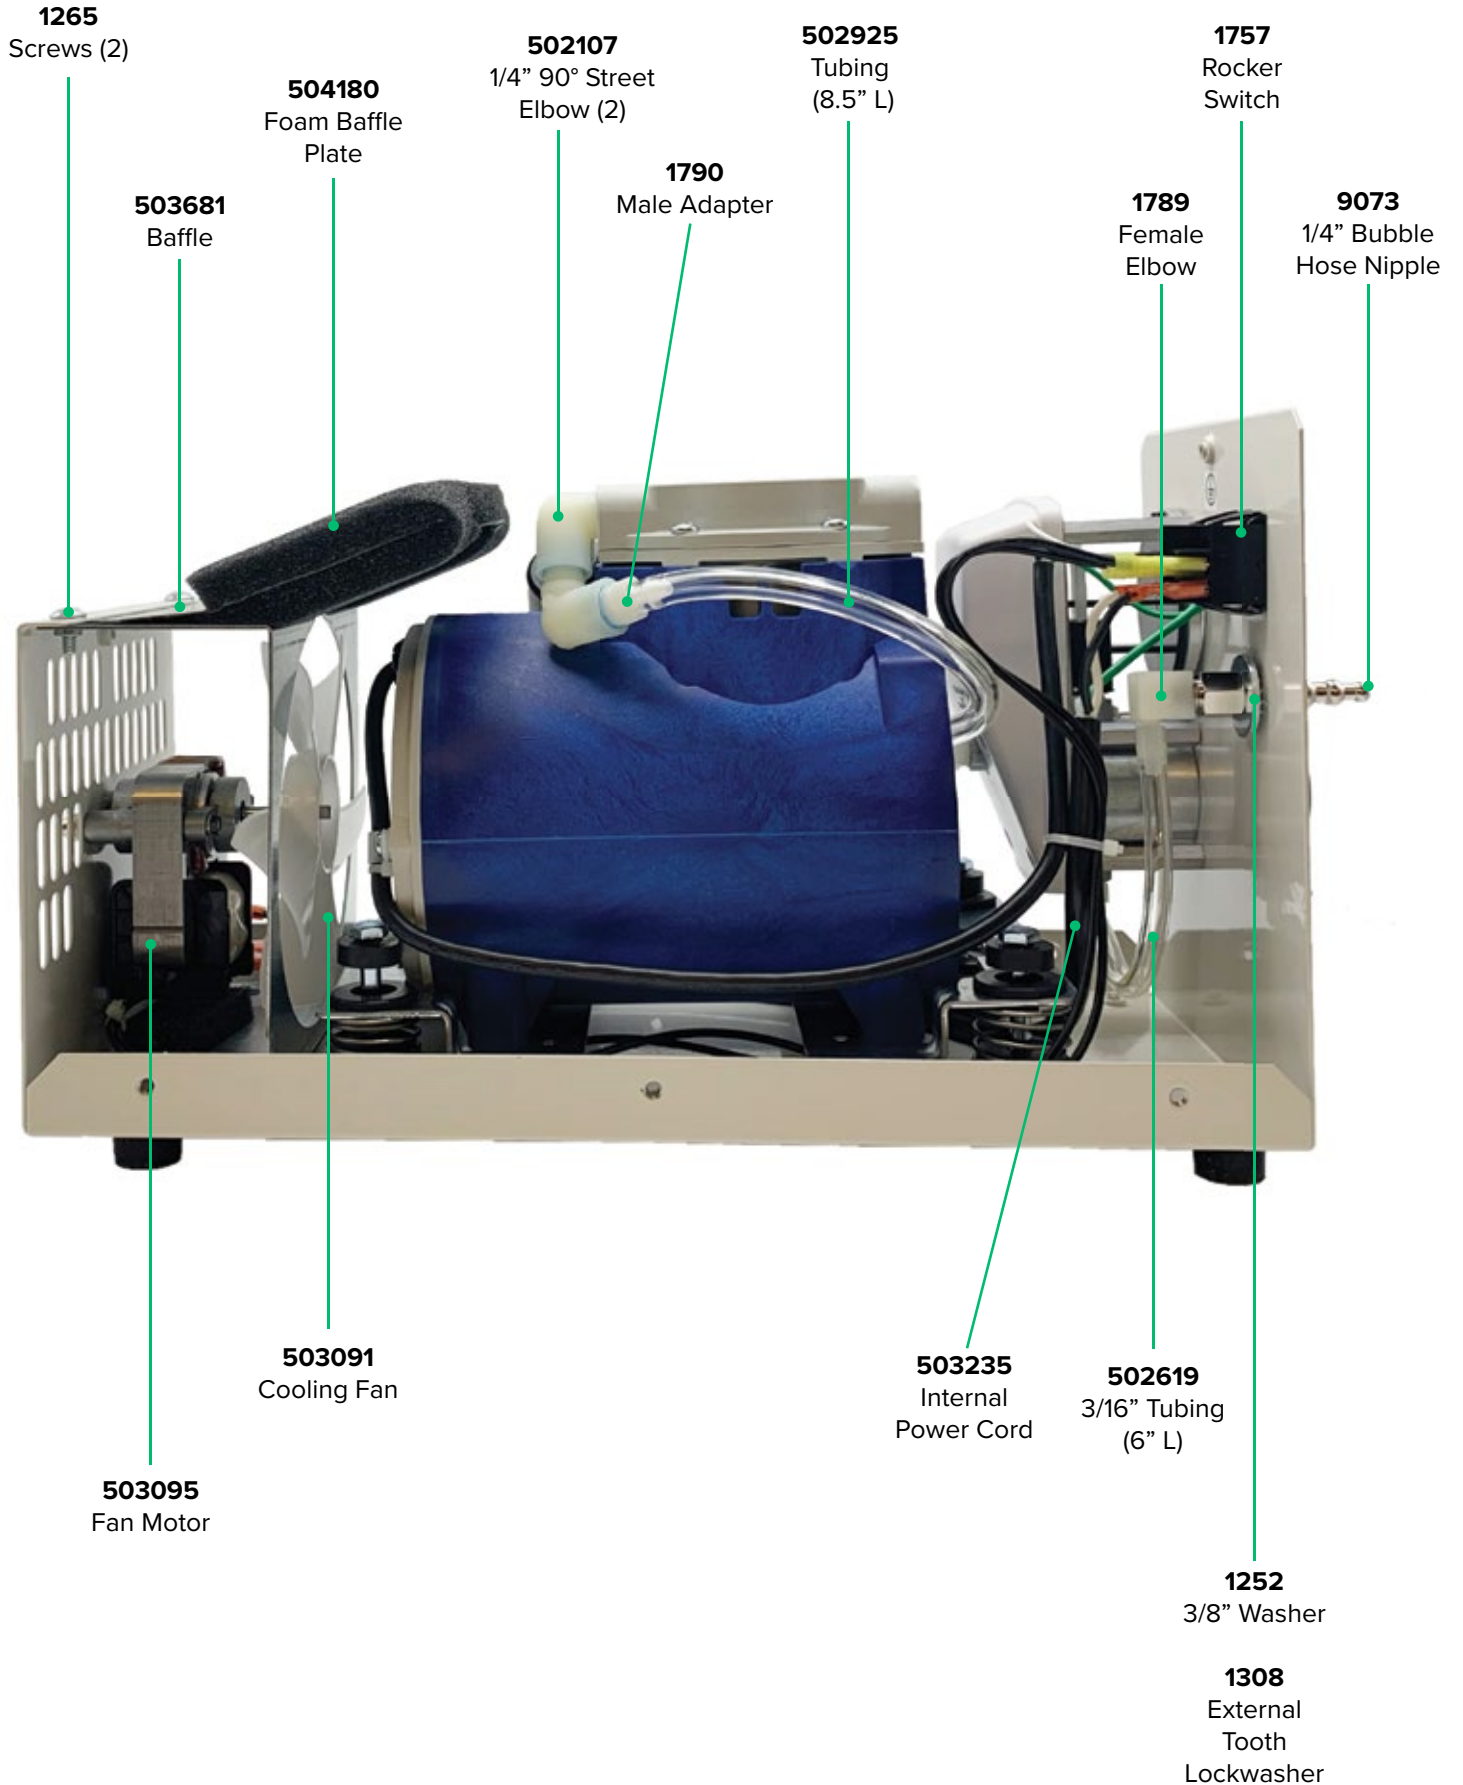

PM63 Front View

PM63 Rear View

PM63 External Side View

502398
Handle

502540
Canister
Bracket

1070
Housing
Screws (8)

PM63 Internal Top View

Item Not Shown

1792 - Spring Cable Wrap

PM63 Internal Left View

PM63 Internal Right View

PM63 Intermittent Vacuum Regulator