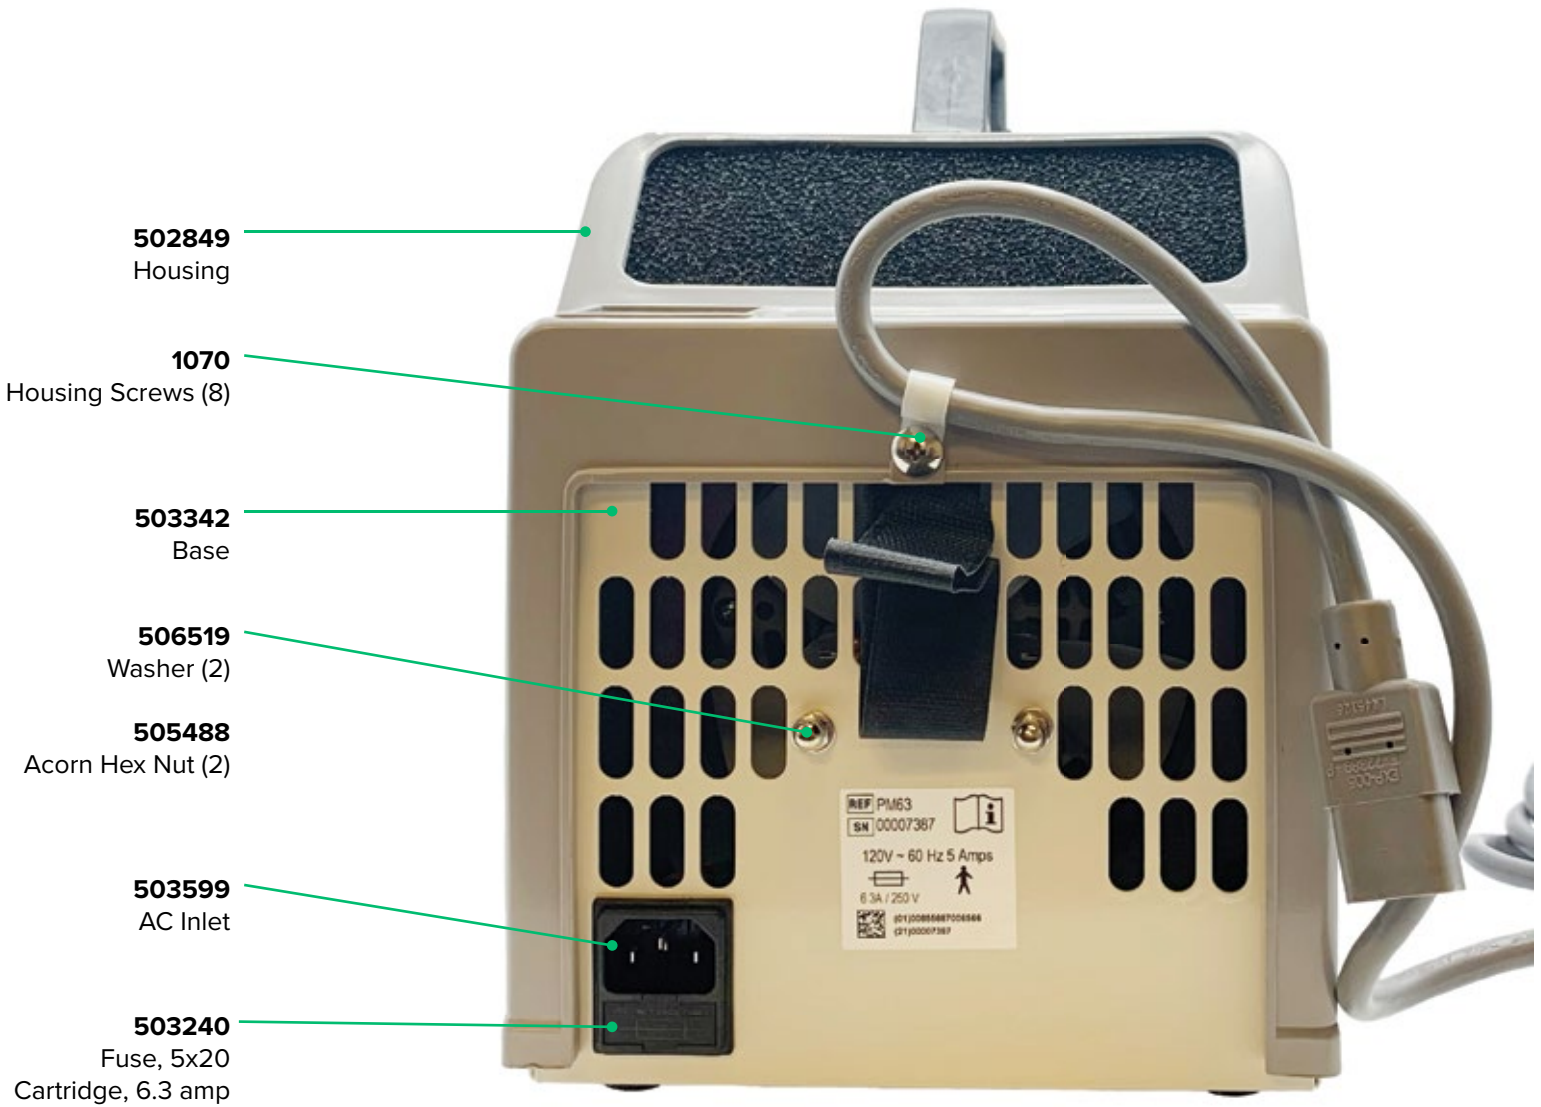

PM63 Front View

PM63 Rear View

PM63 External Side View

502398
Handle

502540
Canister
Bracket

1070
Housing
Screws (8)

PM63 Internal Top View

Item Not Shown

1792 - Spring Cable Wrap

PM63 Internal Left View

PM63 Internal Right View

PM63 Intermittent Vacuum Regulator