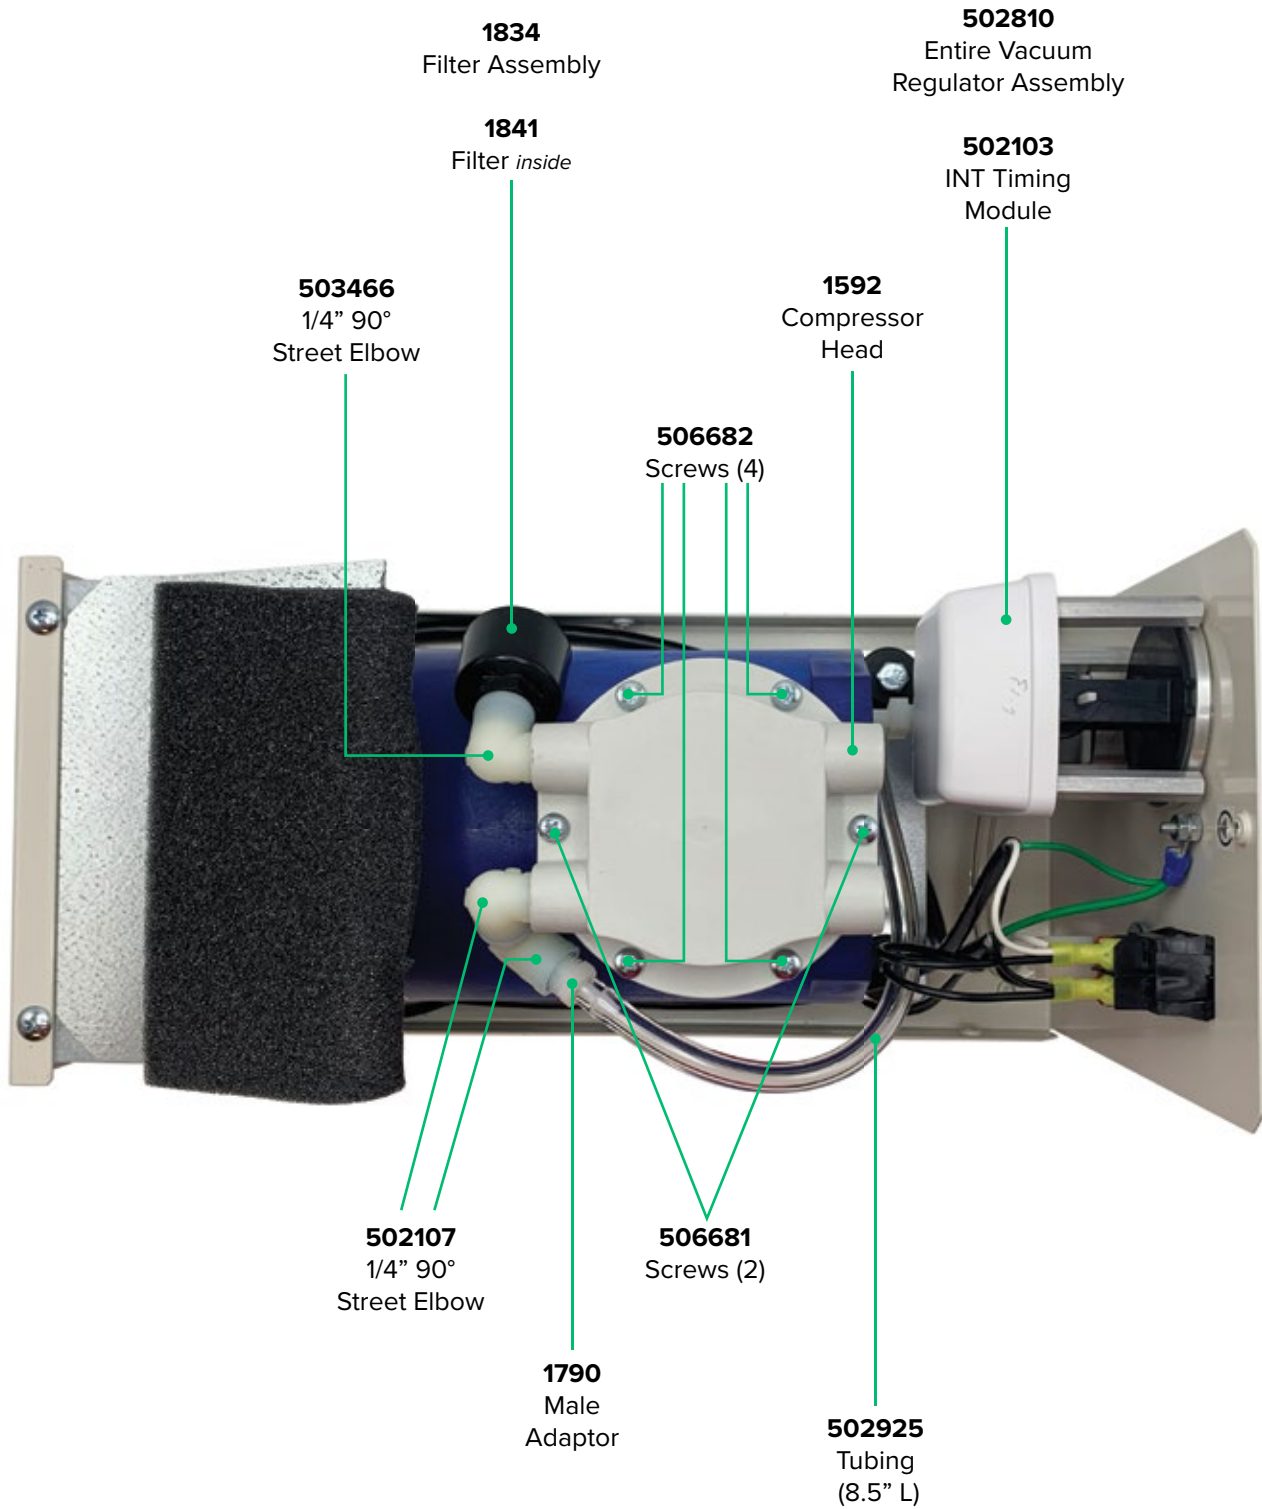

PM63 Front View

PM63 Rear View

PM63 External Side View

502398
Handle

502540
Canister
Bracket

1070
Housing
Screws (8)

PM63 Internal Top View

Item Not Shown

1792 - Spring Cable Wrap

PM63 Internal Left View

PM63 Internal Right View

PM63 Intermittent Vacuum Regulator