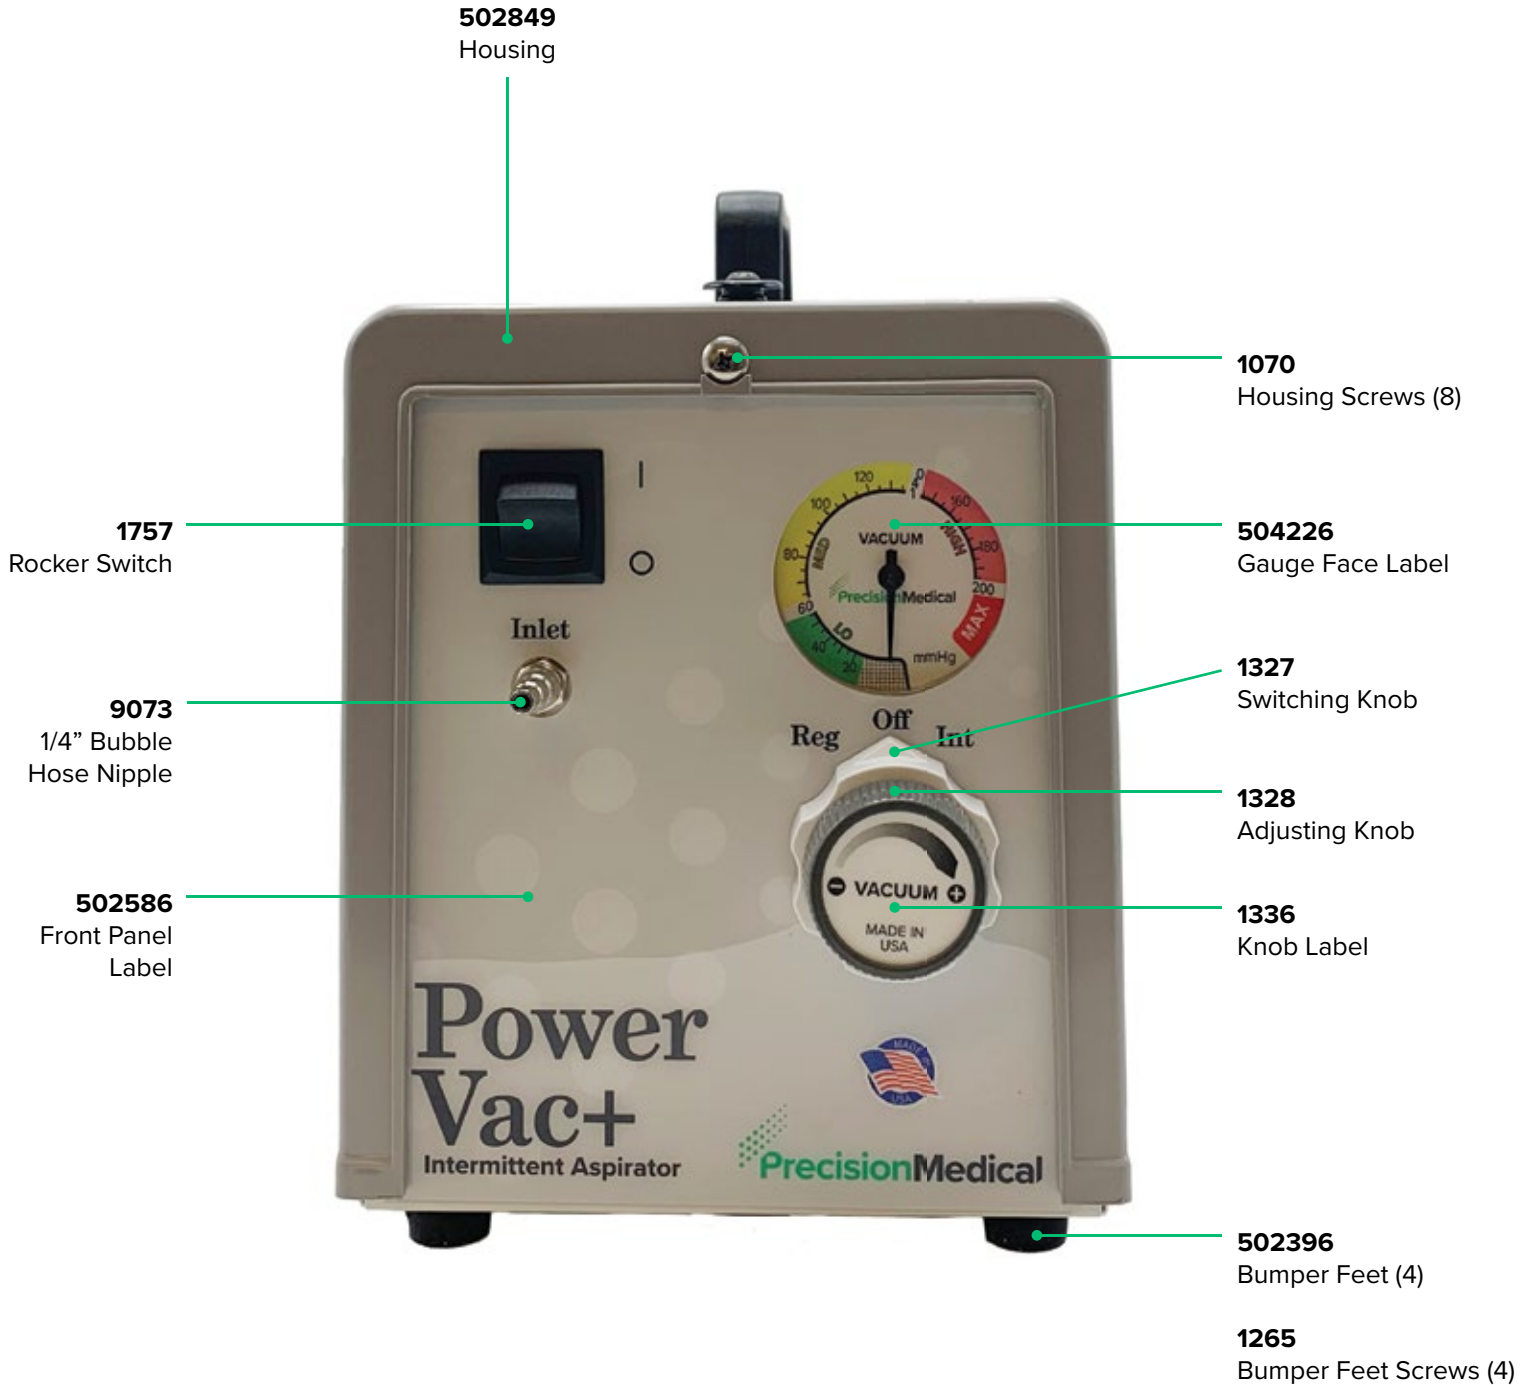

PM63 Front View

PM63 Rear View

PM63 External Side View

502398
Handle

502540
Canister
Bracket

1070
Housing
Screws (8)

PM63 Internal Top View

Item Not Shown

1792 - Spring Cable Wrap

PM63 Internal Left View

PM63 Internal Right View

PM63 Intermittent Vacuum Regulator